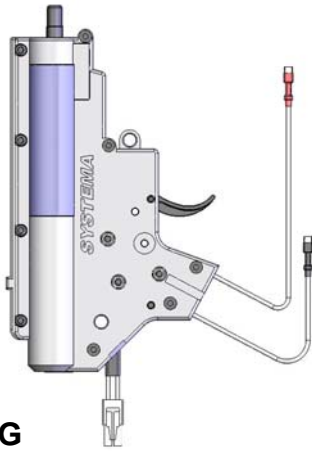

# SYSTEMA COMPLETE MECHA-BOX LINEUP

**GB16R-1J-0**

**1J-SPRING**

**¥26,800**

FOR M16-A1 / VN

**GB16F-1J-X**

**1J-SPRING**

**¥26,800**

FOR XM177-E2

**GB16R-12-0**

**M120-SPRING**

**¥28,800**

FOR M16-A1 / VN

**GB16F-12-X**

**M120-SPRING**

**¥28,800**